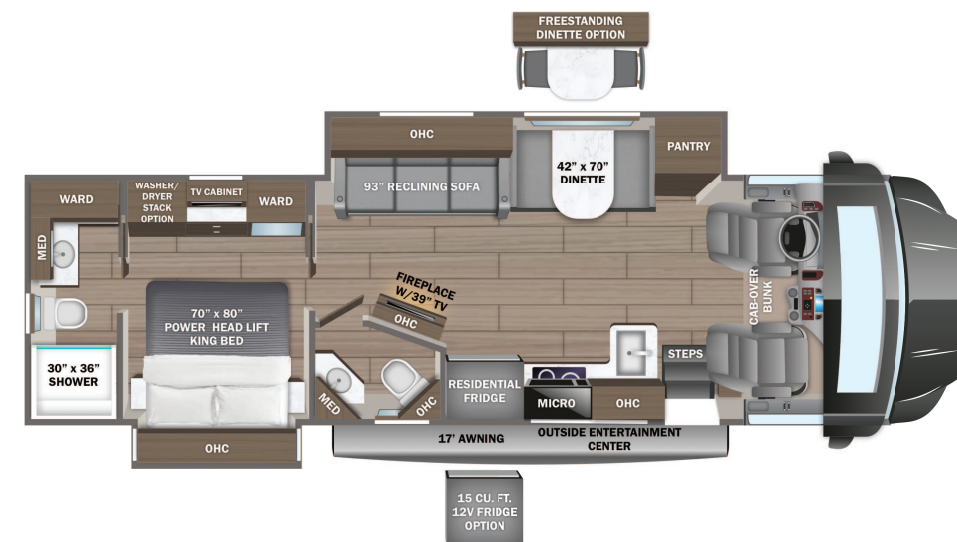

DIMENSIONS

Exterior height:.....160.00"
Exterior width:.....101.00"

CAPACITIES

Fresh water tank (gals.):...72.00
Gray water tank (gals.):...91.00
Black water/toilet tank (gals.):.....63.00
Propane (lbs.):.....83
Propane (gals.):.....19
Water heater (gals.):.....0.00

TIRES

Tire size (front):.....275/80R22.5G
Tire size (mid):.....
Tire size (rear):.....275/80R22.5G

Some dimensions may be rounded and may vary from the actual dimensions
Weights may be estimated calculations and may vary from the actual weight - refer to the vehicle weight labels for actual weights
Floorplans, features and specifications are subject to change without notice.